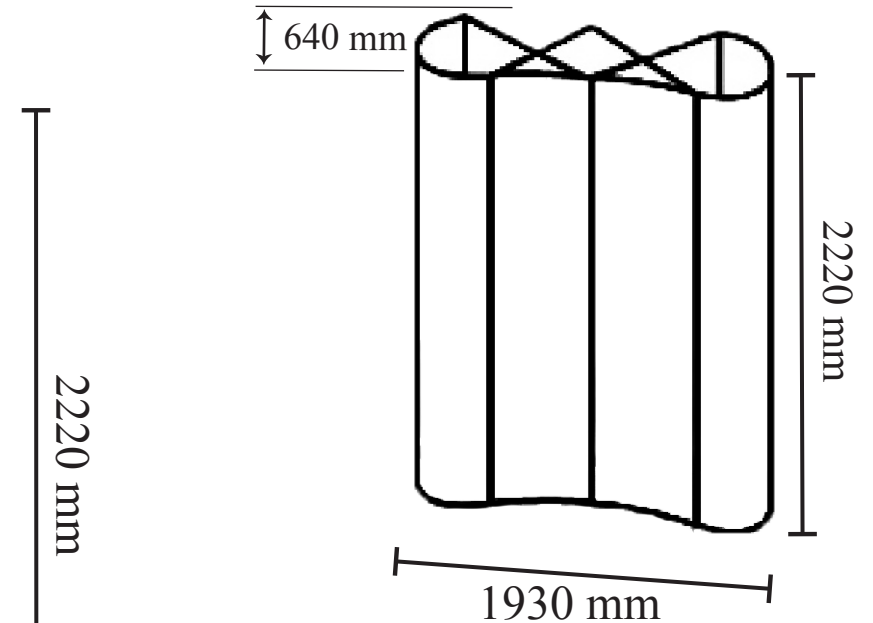

Product Specification - 3 x 2 Curve Pop Up Classic

Visibility Zone

Texts and images advise to be placed within zone

Weight: 21 kg

Floor Dimensions:

1.93 m (L) x 0.64 m (W) x 2.2 m (H)