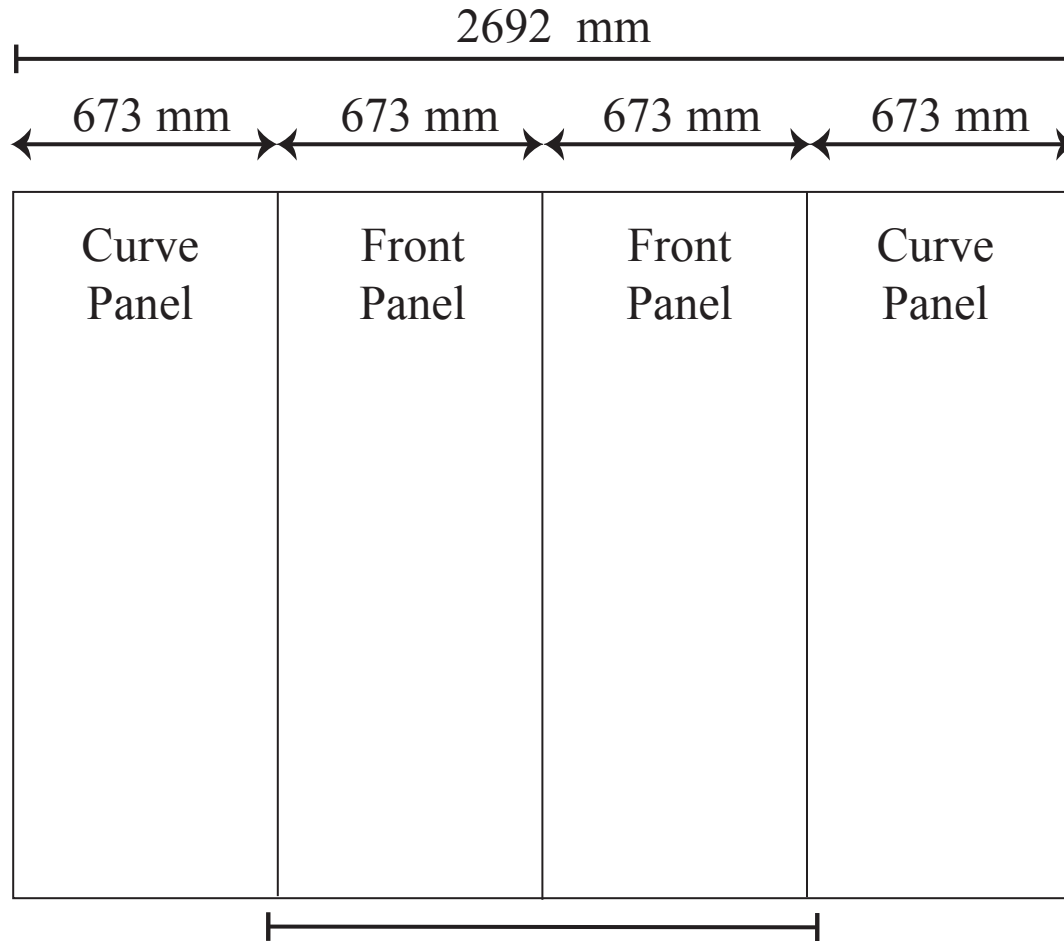

Product Specification - 3 x 2 Curve Pop Up Classic

Visibility Zone

Texts and images advise to be placed within zone

Weight: 21 kg

Floor Dimensions:

1.93 m (L) x 0.64 m (W) x 2.2 m (H)