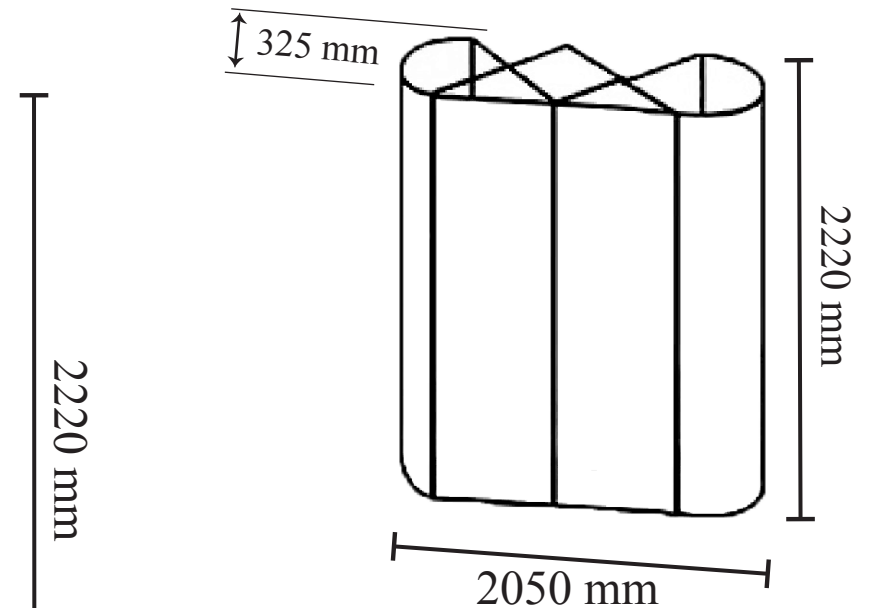

Product Specification - 3 x 2 Straight Pop Up Classic

Visibility Zone

Texts and images advise to be placed within zone

Weight: 21 kg

Floor Dimensions:

2.05 m (L) x 0.33 m (W) x 2.2 m (H)