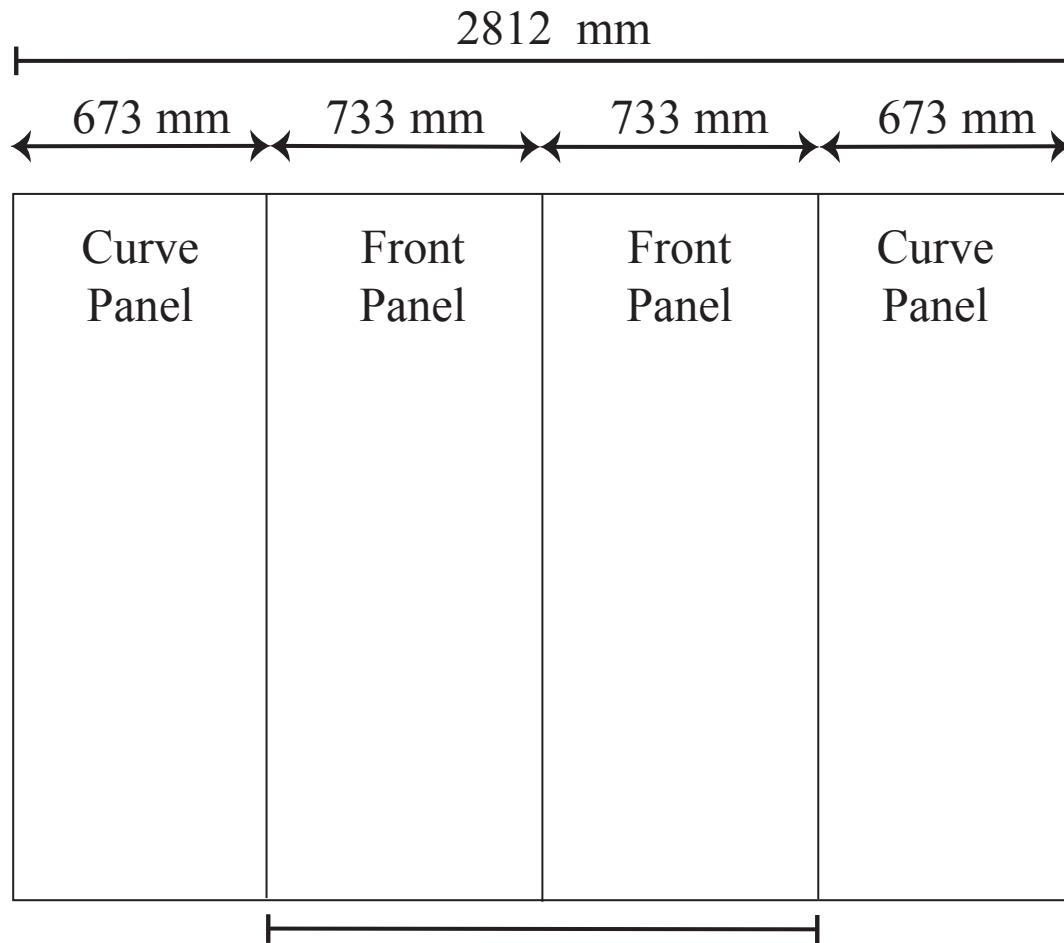

Product Specification - 3 x 2 Straight Pop Up Classic

Visibility Zone

Texts and images advise to be placed within zone

Weight: 21 kg

Floor Dimensions:

2.05 m (L) x 0.33 m (W) x 2.2 m (H)