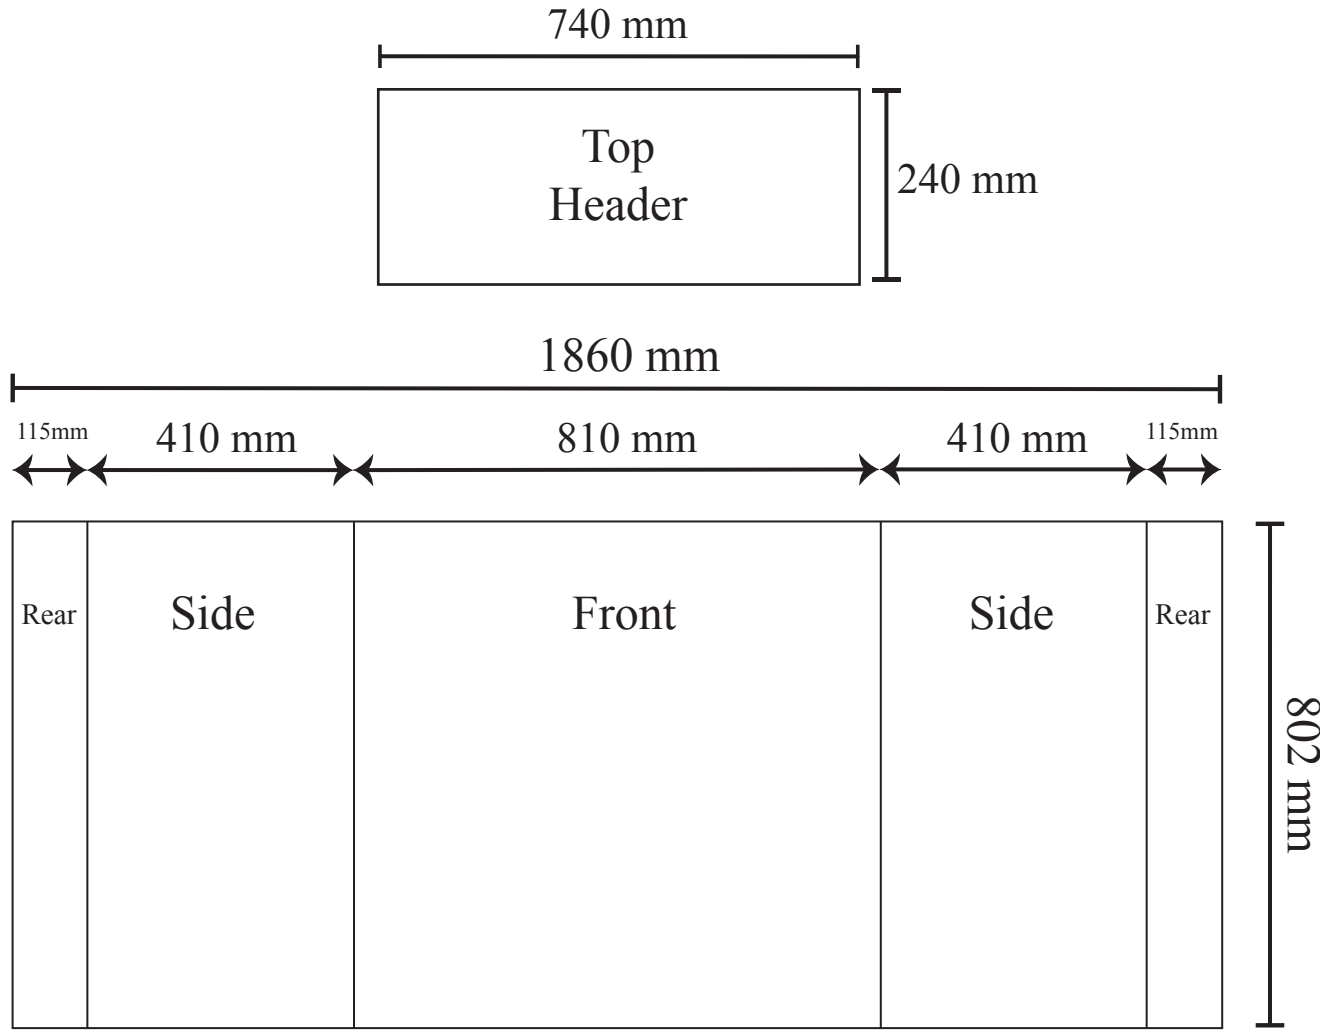

Product Specification - Promotion Counter/Booth (Small)

Visibility Zone
 Texts and images advise to be placed within zone

Weight: 10 kg

Floor Dimensions:
 0.8 m (L) x 0.48 m (W) x 2.0 m (H)