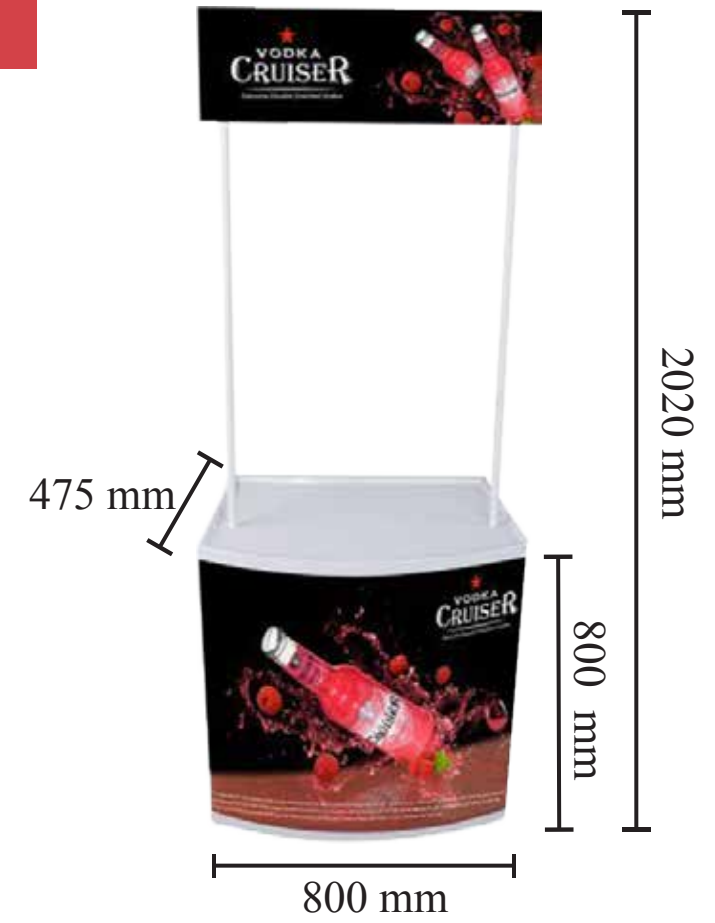

Product Specification - Promotion Counter/Booth (Small)

Visibility Zone
 Texts and images advise to be placed within zone

Weight: 10 kg

Floor Dimensions:
 0.8 m (L) x 0.48 m (W) x 2.0 m (H)